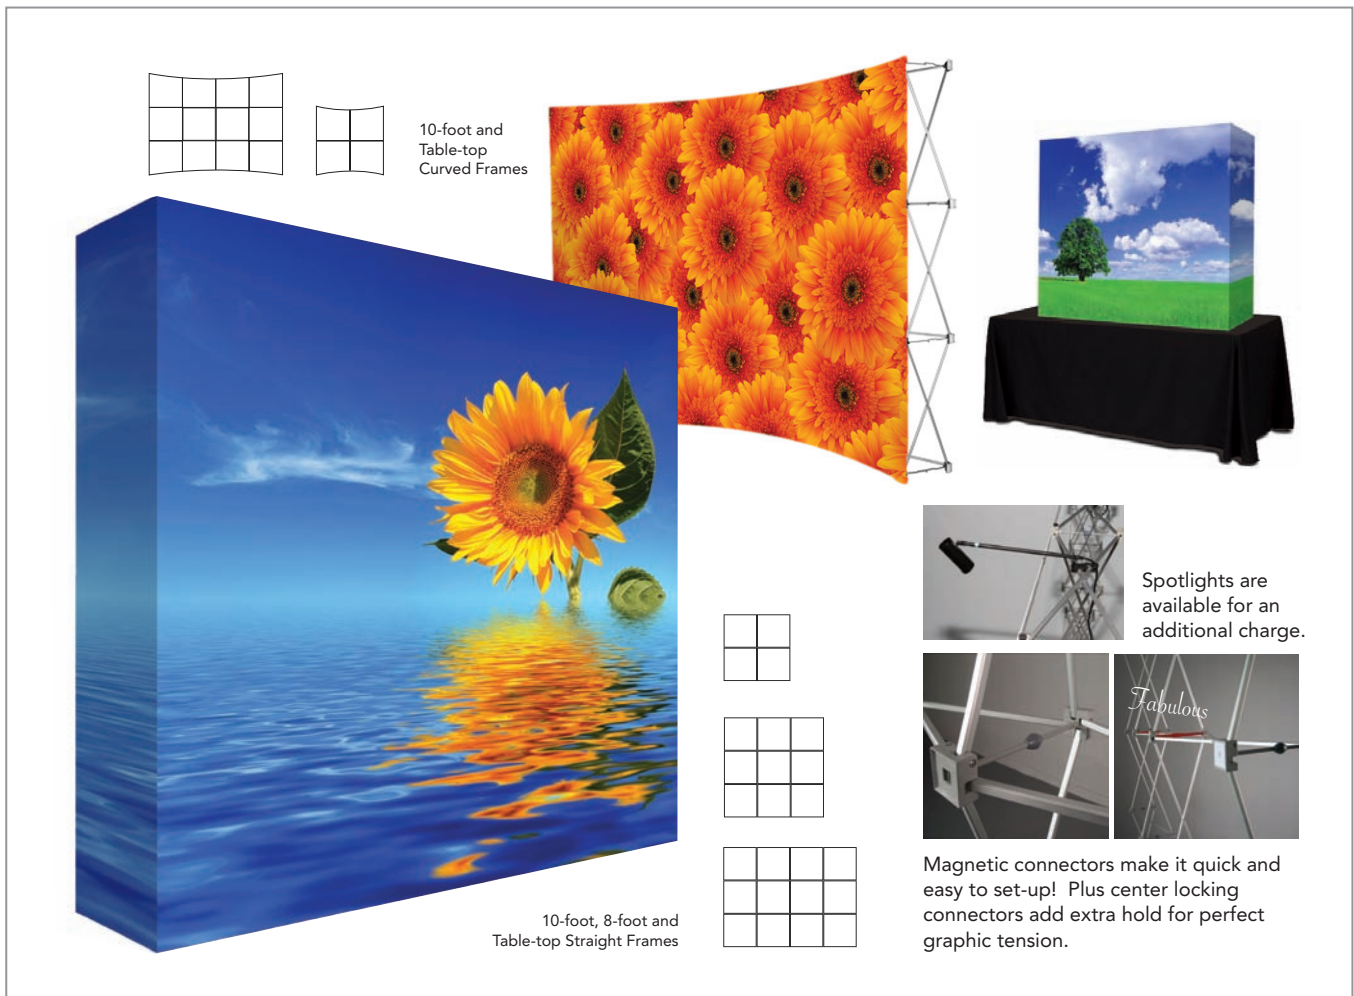

VALUFAB Display Systems