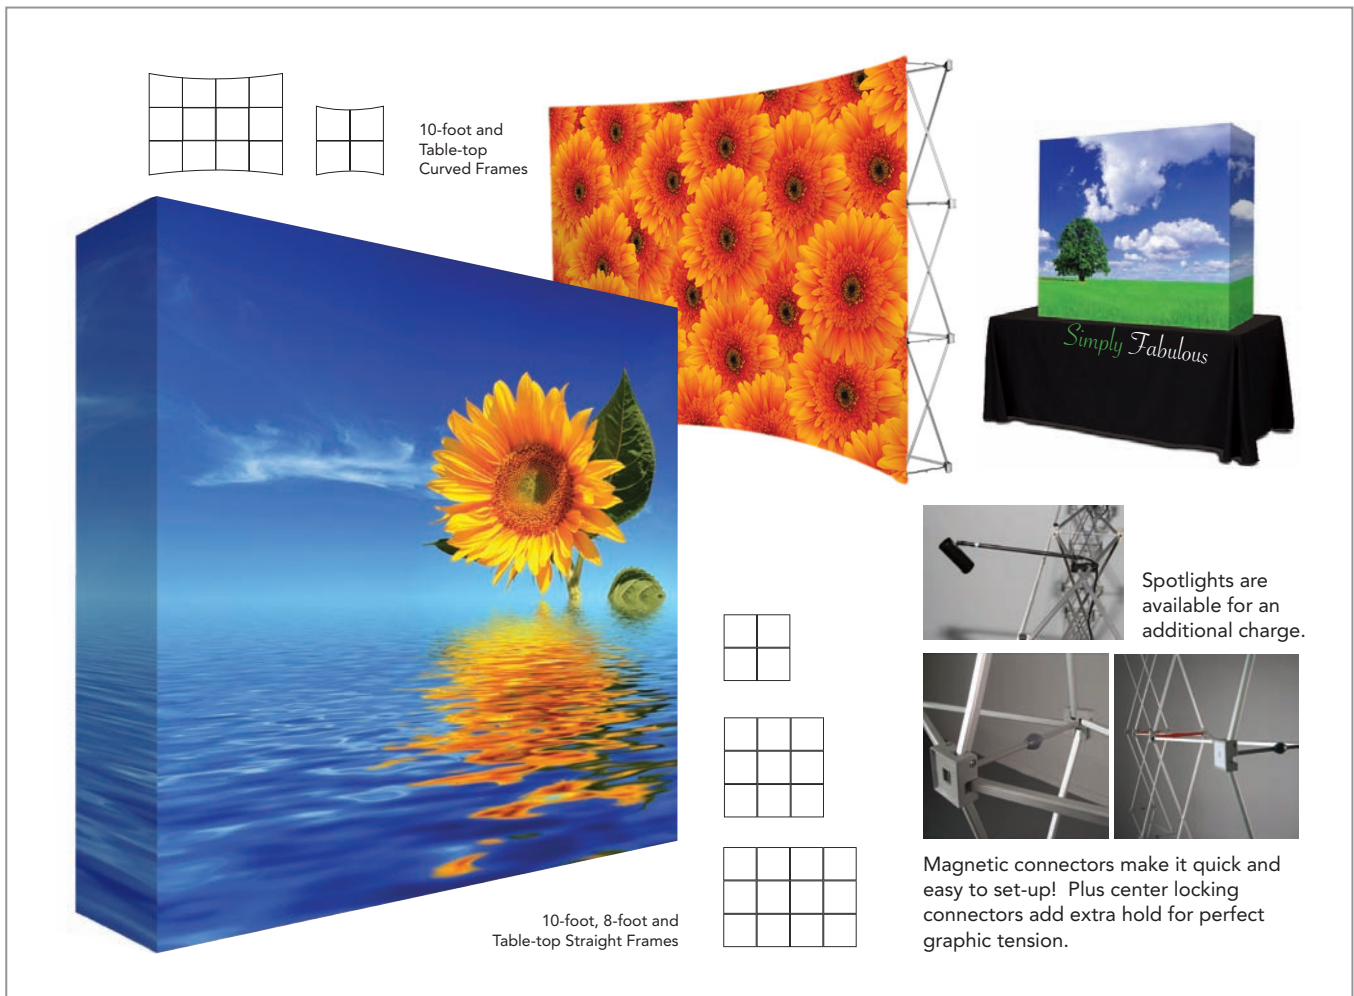

VALUFAB Display Systems