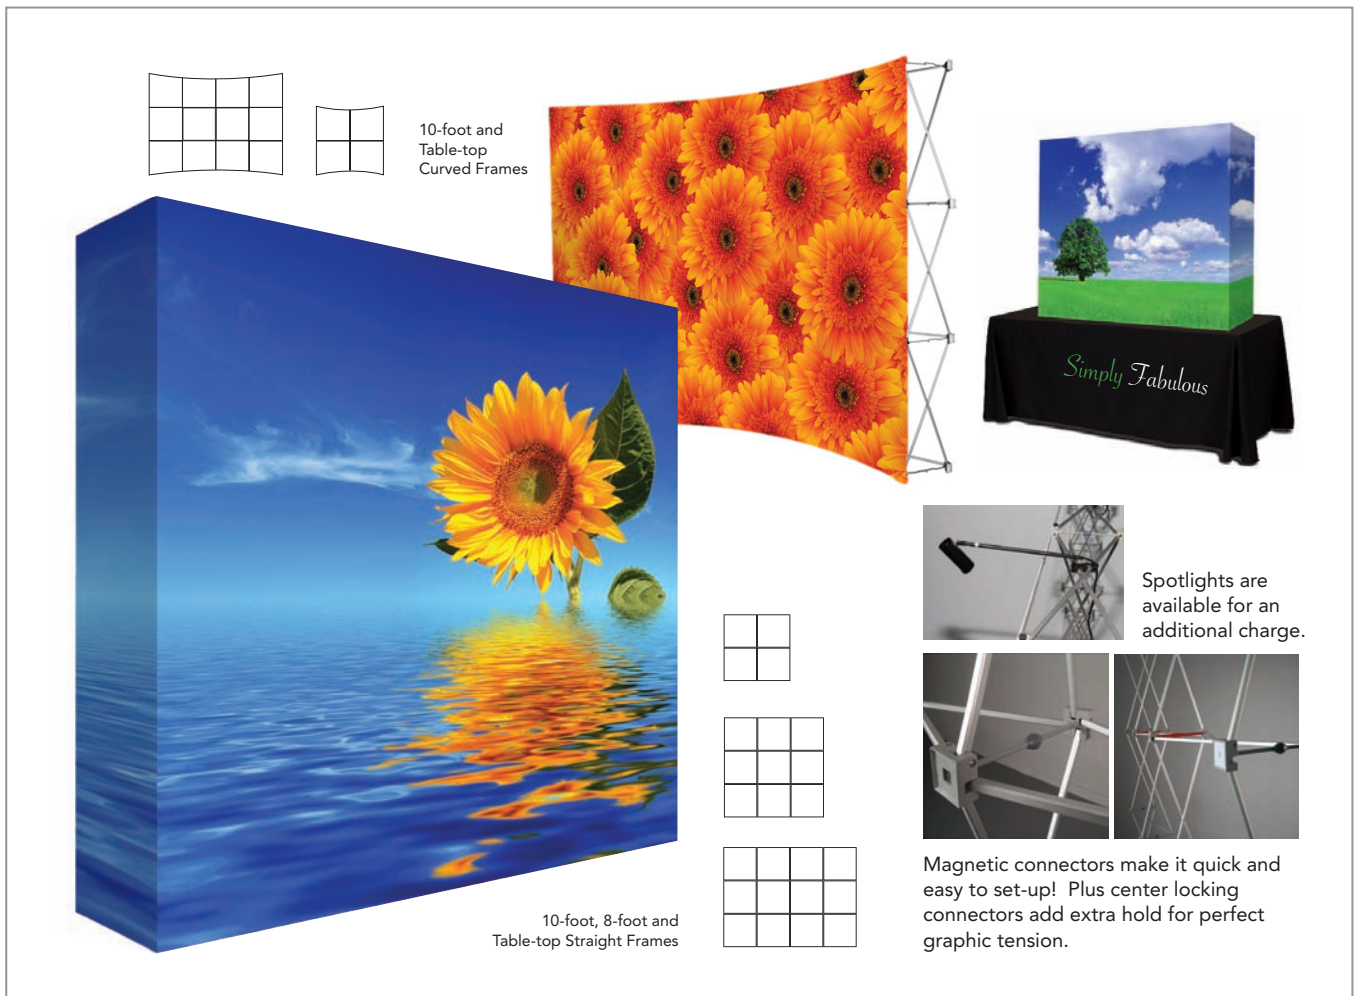

VALUFAB Display Systems