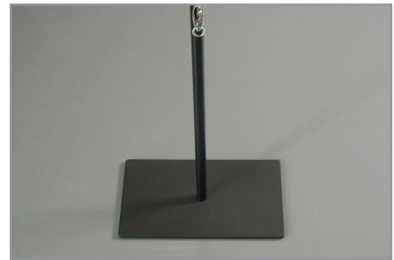

TEARDROP BANNER

Standard Teardrop Banner package includes a spike base (shown above). Other options include a ground screw for soft grassy areas, or a metal floor base for hard surfaces (shown below).

Teardrop Banners are ideal advertising means because of their attractive and eye-catching shape, which makes them get noticed among other elements in their surroundings. Teardrop Flag consists of fiberglass flagpoles, with superior strength/flexibility properties, and optional bases that provide the perfect solution in all environments.

Key Features:

- Fiberglass flagpoles offer superior strength and flexibility
- Standard package includes a spike base (to display in hard ground), but screw bases (for displaying in soft earth/grassy areas) or metal floor bases (to rest on top of any flat indoor or outdoor surface) are also available.
- Banners rotate on their bases so there is no chance of blowing over.
- Padded nylon carrying bag is included with shoulder strap.

INCLUDED

Fiberglass poles, spike base, graphic and carrying bag with shoulder strap

VISIBLE SIZES

3' wide x 6' 6" high
3' 6" wide x 9' 6" high
3' 6" wide x 13' high

GRAPHIC OPTIONS

Direct Print (textiles)
Dye-Sub (fabrics)
ecoIMAGES™ (fabrics & textiles)