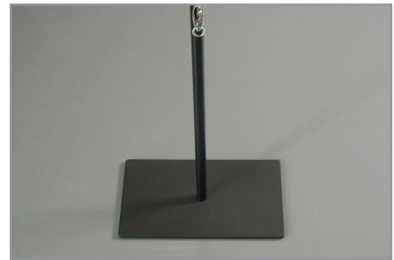

TEARDROP BANNER

Standard Teardrop Banner package includes a spike base (shown above). Other options include a ground screw for soft grassy areas, or a metal floor base for hard surfaces (shown below).

Teardrop Banners are ideal advertising means because of their attractive and eye-catching shape, which makes them get noticed among other elements in their surroundings. Teardrop Flag consists of fiberglass flagpoles, with superior strength/flexibility properties, and optional bases that provide the perfect solution in all environments.

Key Features:

- Fiberglass flagpoles offer superior strength and flexibility
- Standard package includes a spike base (to display in hard ground), but screw bases (for displaying in soft earth/grassy areas) or metal floor bases (to rest on top of any flat indoor or outdoor surface) are also available.
- Banners rotate on their bases so there is no chance of blowing over.
- Padded nylon carrying bag is included with shoulder strap.

INCLUDED

Fiberglass poles, spike base, graphic and carrying bag with shoulder strap

VISIBLE SIZES

3' wide x 6' 6" high

3' 6" wide x 9' 6" high

3' 6" wide x 13' high

GRAPHIC OPTIONS

Direct Print (textiles)