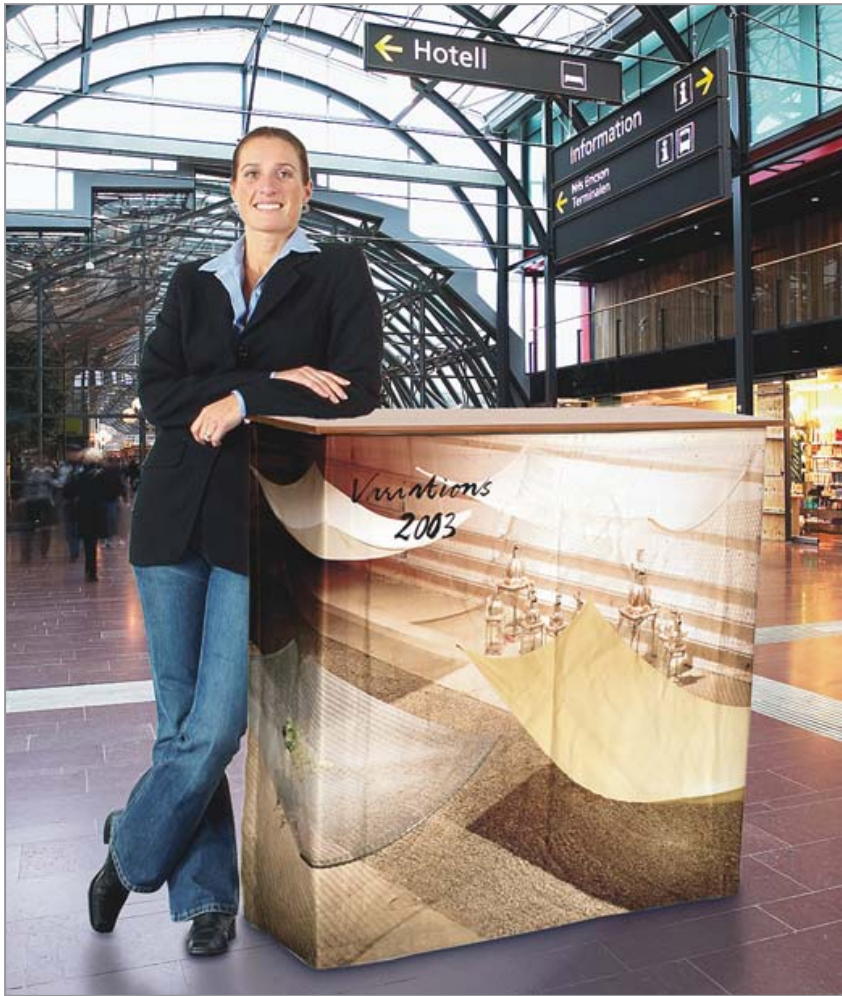

# SOFT IMAGE COUNTER

The system locker makes assembly easy.

Side attachments for extending the image across the sides are standard on all frames.

The Soft Image Counter comes as simple as can be. The system really only comprises four parts - an aluminum frame, a fabric image, a counter top, and an internal shelf. Open it up and in less than a minute you have a powerful message and a functional counter top!

Soft Image Counter takes up very little space when folded and also weighs very little, making it easy to handle and transport. The fabric graphic is attached using Velcro and remains attached when the display is collapsed, which makes set up a snap! When the graphic message needs to change, the Velcro allows for easy replacement.

## SIZE

Straight 1x1 Frame  
Front Only = 39-3/8" x 39-3/8"  
Front + Sides = 64-5/8" x 39-3/8"