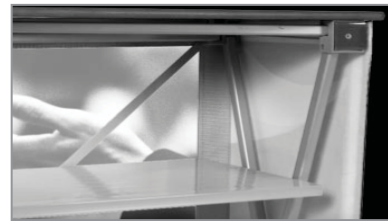

# SOFT IMAGE COUNTER

The system locker makes assembly easy.

Side attachments for extending the image across the sides are standard on all frames.

The Soft Image Counter comes as simple as can be. The system really only comprises four parts - an aluminum frame, a fabric image, a counter top, and an internal shelf. Open it up and in less than a minute you have a powerful message and a functional counter top!

Soft Image Counter takes up very little space when folded and also weighs very little, making it easy to handle and transport. The fabric graphic is attached using Velcro and remains attached when the display is collapsed, which makes set up a snap! When the graphic message needs to change, the Velcro allows for easy replacement.