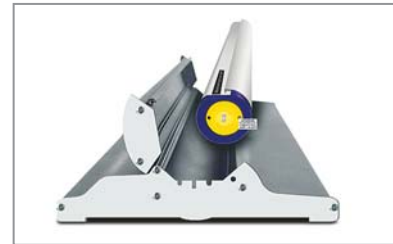

ROLL UP CLASSIC

Graphic changes with click of a button.

Choose from silver or black.

With Roll Up Classic you are always ready to make a quick presentation. It is easy to carry and it can be simply pulled up when needed. At the end of the meeting it is just as simple to roll up the banner again and set off for the next event.

Roll Up is the most popular display system thanks to its simplicity and speed. The image is protected during transportation and storage, which makes Roll Up an ideal event system for repeated use in different environments. The Roll Up Classic is a stable system with a clean design, and is available in a wide range of widths and heights.

INCLUDED

Hardware base, graphic, collapsible pole, and carrying bag

VISIBLE SIZES

27-1/2" x 76-3/4"
33-7/16" x 84-5/8"
39-3/8" x 84-5/8"
45-1/4" x 84-5/8"

GRAPHIC CHOICES

Digital Photo Graphic
Direct Digital (textiles, vinyl, specialty)
Dye-Sub (fabrics)

ADDITIONS

Low-voltage Spotlight in grey or black, with nylon bag (which can be attached to the standard case)