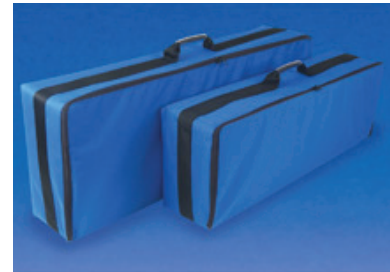

# D4 DISPLAYS

Integrated lighting system is available as an accessory.

D4 Displays transport easily in nylon carrying bags.

D4 Display is a freestanding banner system available in a variety of unique configurations. Displays can be used individually, in groups or linked together to create graphic walls. D4 Displays is the ideal choice for exhibitions, conferences, events, retail POS and permanent installations.

Features include:

- Portable and assembles in under three minutes
- Simple, elegant design in various size options: standard, wide, linked or double
- Displays are stable and can be left unattended
- Combines high strength material with precision engineering
- Integrated lighting system available as an accessory

## INCLUDED

Graphic, base plate, mast rods, cables, mast bag and travel bag.